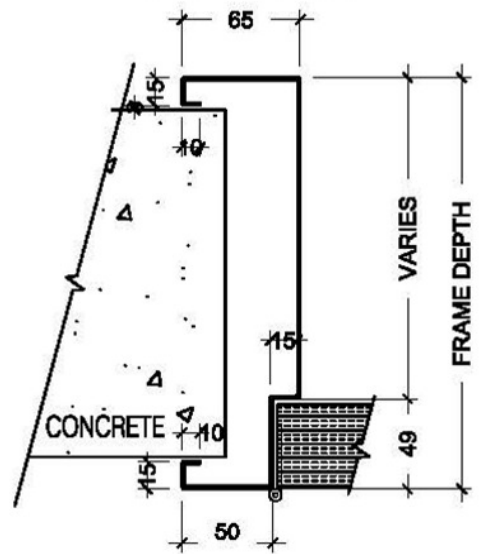

DOUBLE RABBETS
WELDED TYPE FRAME

SINGLE RABBETS
WELDED TYPE FRAME

DOUBLE RABBETS
WRAP AROUND FRAME

SINGLE RABBETS
WRAP AROUND FRAME

DOUBLE RABBETS
HALF WRAP AROUND FRAME

SINGLE RABBETS
HALF WRAP AROUND FRAME

شركة واجهات للصناعات المعدنية
Wajhat Metal Industries

TYPES OF FRAME PROFILES

DATE : 8-8-14

REV. : R0

SHEET : WJT - 10

**DOUBLE RABBETS
GROOVE TYPE DOOR FRAME**

**SINGLE RABBETS
GROOVE TYPE DOOR FRAME**

**DOUBLE RABBETS
ADJUSTABLE DOOR FRAME**