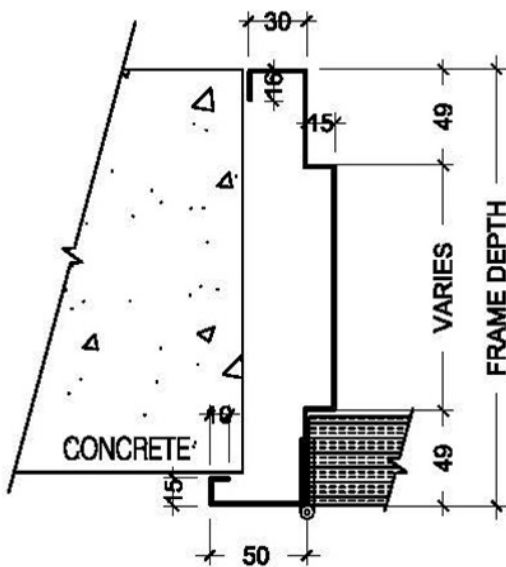

DOUBLE RABBETS
WELDED TYPE FRAME

SINGLE RABBETS
WELDED TYPE FRAME

DOUBLE RABBETS
WRAP AROUND FRAME

SINGLE RABBETS
WRAP AROUND FRAME

DOUBLE RABBETS
HALF WRAP AROUND FRAME

SINGLE RABBETS
HALF WRAP AROUND FRAME

شركة واجهات للصناعات المعدنية
Wajhat Metal Industries

TYPES OF FRAME PROFILES

DATE : 8-8-14

REV. : R0

SHEET : WJT - 10

**DOUBLE RABBETS
GROOVE TYPE DOOR FRAME**

**SINGLE RABBETS
GROOVE TYPE DOOR FRAME**

**DOUBLE RABBETS
ADJUSTABLE DOOR FRAME**