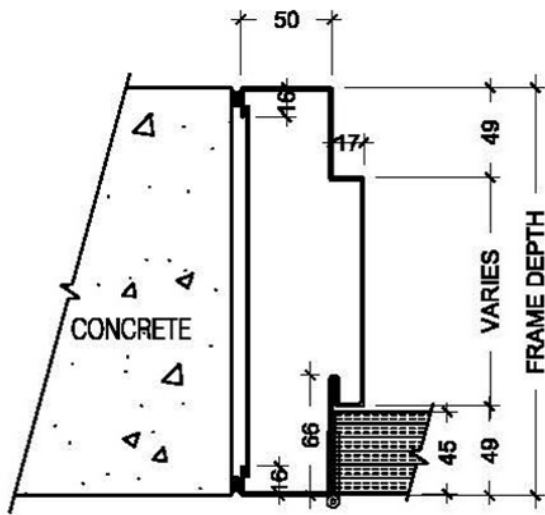

DOUBLE RABBETS
WELDED TYPE FRAME

SINGLE RABBETS
WELDED TYPE FRAME

DOUBLE RABBETS
WRAP AROUND FRAME

SINGLE RABBETS
WRAP AROUND FRAME

DOUBLE RABBETS
HALF WRAP AROUND FRAME

SINGLE RABBETS
HALF WRAP AROUND FRAME

شركة واجهات للصناعات المعدنية
Wajhat Metal Industries

TYPES OF FRAME PROFILES

DATE : 8-8-14

REV. : R0

SHEET : WJT - 10

**DOUBLE RABBETS
GROOVE TYPE DOOR FRAME**

**SINGLE RABBETS
GROOVE TYPE DOOR FRAME**

**DOUBLE RABBETS
ADJUSTABLE DOOR FRAME**