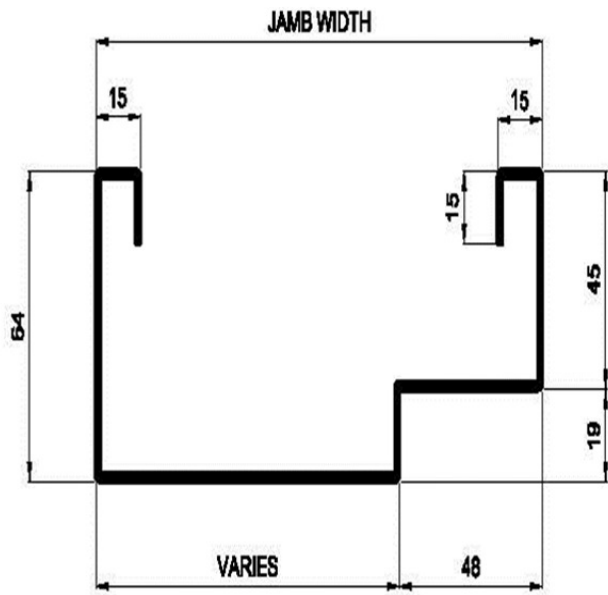

SRF

SINGLE REBATE FLUSH

DRF

DOUBLE REBATE FLUSH

DRGF

DOUBLE REBATE GROOVE FLUSH

DTF

DOUBLE TAPER FLUSH

DSF

DOUBLE SWING FLUSH

DEF

DOUBLE EGRESS FLUSH

SRW

SINGLE REBATE WRAP AROUND

DHW

DOUBLE REBATE HALF WRAP AROUND

STF

SINGLE TAPER FLUSH

SRW

SINGLE REBATE WRAP AROUND

DRF

DOUBLE REBATE FLUSH