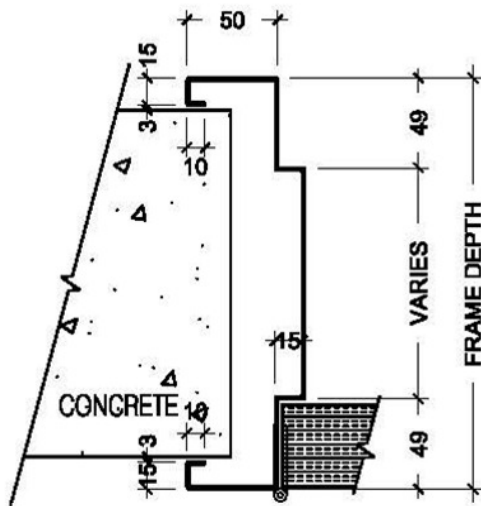

DOUBLE RABBETS
WELDED TYPE FRAME

SINGLE RABBETS
WELDED TYPE FRAME

DOUBLE RABBETS
WRAP AROUND FRAME

SINGLE RABBETS
WRAP AROUND FRAME

DOUBLE RABBETS
HALF WRAP AROUND FRAME

SINGLE RABBETS
HALF WRAP AROUND FRAME

شركة واجهات للصناعات المعدنية
Wajhat Metal Industries

TYPES OF FRAME PROFILES

DATE : 8-8-14

REV. : R0

SHEET : WJT - 10

**DOUBLE RABBETS
GROOVE TYPE DOOR FRAME**

**SINGLE RABBETS
GROOVE TYPE DOOR FRAME**

**DOUBLE RABBETS
ADJUSTABLE DOOR FRAME**