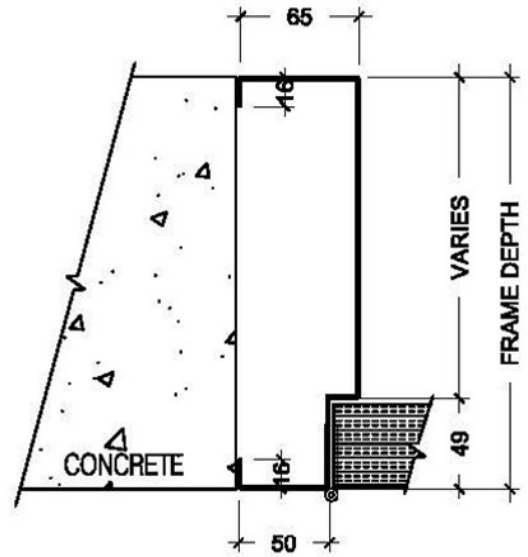

DOUBLE RABBETS
WELDED TYPE FRAME

SINGLE RABBETS
WELDED TYPE FRAME

DOUBLE RABBETS
WRAP AROUND FRAME

SINGLE RABBETS
WRAP AROUND FRAME

DOUBLE RABBETS
HALF WRAP AROUND FRAME

SINGLE RABBETS
HALF WRAP AROUND FRAME

شركة واجهات للصناعات المعدنية
Wajhat Metal Industries

TYPES OF FRAME PROFILES

DATE : 8-8-14

REV. : R0

SHEET : WJT - 10

**DOUBLE RABBETS
GROOVE TYPE DOOR FRAME**

**SINGLE RABBETS
GROOVE TYPE DOOR FRAME**

**DOUBLE RABBETS
ADJUSTABLE DOOR FRAME**