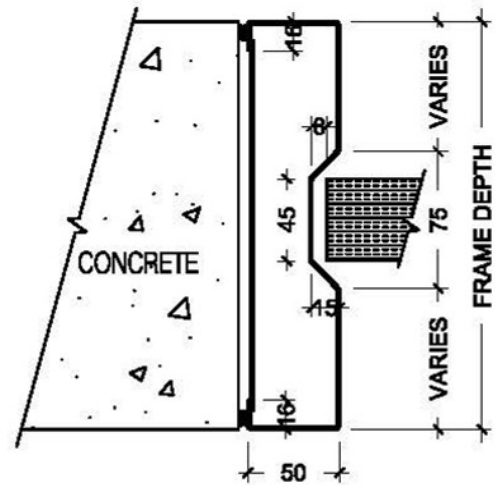

DOUBLE RABBETS
WELDED TYPE FRAME

SINGLE RABBETS
WELDED TYPE FRAME

DOUBLE RABBETS
WRAP AROUND FRAME

SINGLE RABBETS
WRAP AROUND FRAME

DOUBLE RABBETS
HALF WRAP AROUND FRAME

SINGLE RABBETS
HALF WRAP AROUND FRAME

شركة واجهات للصناعات المعدنية
Wajhat Metal Industries

TYPES OF FRAME PROFILES

DATE : 8-8-14

REV. : R0

SHEET : WJT - 10

**DOUBLE RABBETS
GROOVE TYPE DOOR FRAME**

**SINGLE RABBETS
GROOVE TYPE DOOR FRAME**

**DOUBLE RABBETS
ADJUSTABLE DOOR FRAME**

SRF

SINGLE REBATE FLUSH

DRF

DOUBLE REBATE FLUSH

DRGF

DOUBLE REBATE GROOVE FLUSH

DTF

DOUBLE TAPER FLUSH