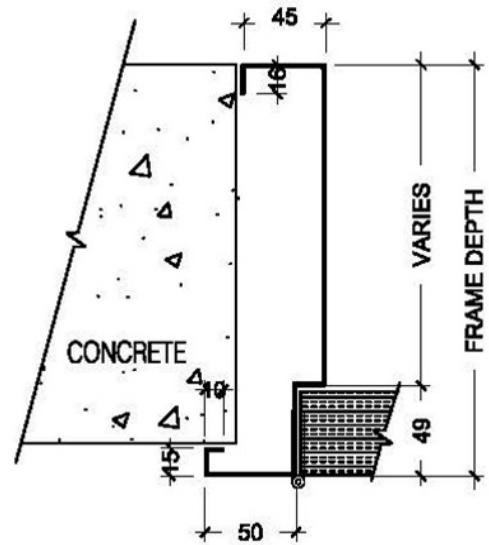

DOUBLE RABBETS
WELDED TYPE FRAME

SINGLE RABBETS
WELDED TYPE FRAME

DOUBLE RABBETS
WRAP AROUND FRAME

SINGLE RABBETS
WRAP AROUND FRAME

DOUBLE RABBETS
HALF WRAP AROUND FRAME

SINGLE RABBETS
HALF WRAP AROUND FRAME

شركة واجهات للصناعات المعدنية
Wajhat Metal Industries

TYPES OF FRAME PROFILES

DATE : 8-8-14

REV. : R0

SHEET : WJT - 10

**DOUBLE RABBETS
GROOVE TYPE DOOR FRAME**

**SINGLE RABBETS
GROOVE TYPE DOOR FRAME**

**DOUBLE RABBETS
ADJUSTABLE DOOR FRAME**